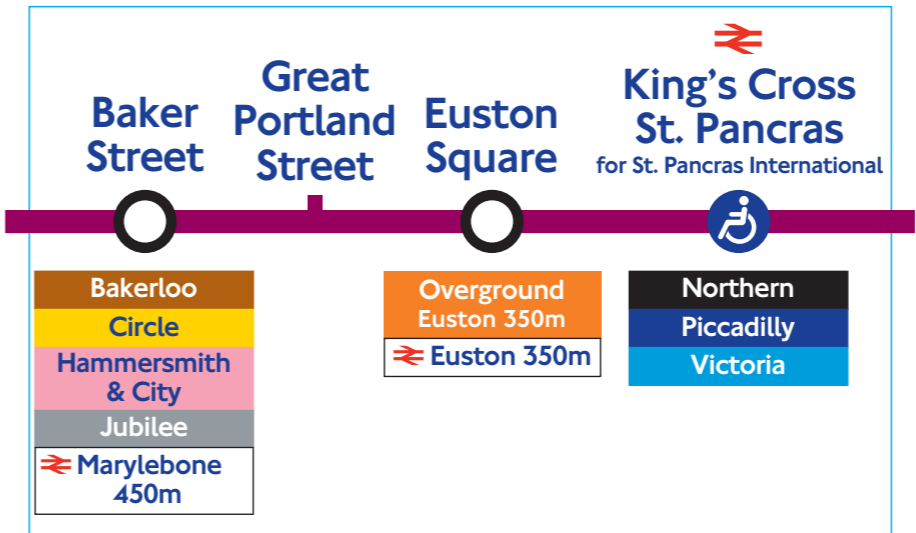

Until February 2005 southbound trains from Watford, Chesham and Amersham stop at Wembley Park, but do not stop at Northwick Park or Preston Road. Northbound Amersham trains do not stop at Wembley Park.

**Southbound trains from
Uxbridge do not stop at
Wembley Park until
February 2005**

September 2004

King's Cross
St. Pancras 

Northern

Piccadilly

Victoria

January 2007

Fast trains also stop
here except during
Monday-Friday peak hours

Size: 143 x 80mm

Metropolitan line sticker
54 x 39mm
To fit part number 28124/188

Metropolitan line sticker
62 x 62mm
To fit part number 28124/186 and 28124/187

Metropolitan line sticker
54 x 110mm
To fit part number 28124/187

Metropolitan line sticker
53 x 82mm
To fit part number 28124/188

Metropolitan line sticker
50 x 85mm
To fit part number 28124/187

Metropolitan line sticker
114 x 70mm
To fit part number 28124/188