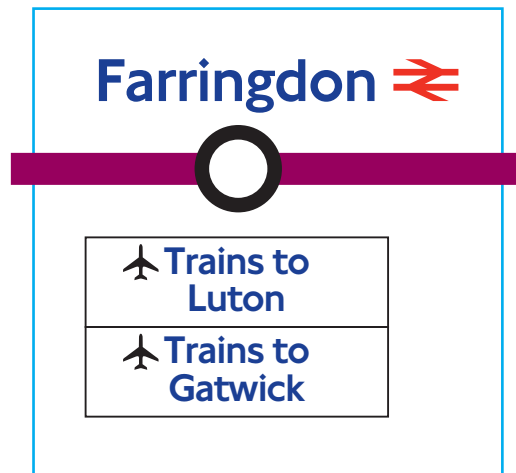

Until February 2005 southbound trains from Watford, Chesham and Amersham stop at Wembley Park, but do not stop at Northwick Park or Preston Road. Northbound Amersham trains do not stop at Wembley Park.

Victoria

Metropolitan line sticker

for Part No: 28124/186

Size: 25 x 25mm

August 2008

Metropolitan sticker

for Part No: 28124/188
Size: 86 x 56mm

Metropolitan line CLD sticker
for part no. 28124/186

Size: 143 x 80mm

Metropolitan line sticker
54 x 39mm
To fit part number 28124/188

Metropolitan line sticker
62 x 62mm
To fit part number 28124/186 and 28124/187

Metropolitan line sticker
54 x 110mm
To fit part number 28124/187