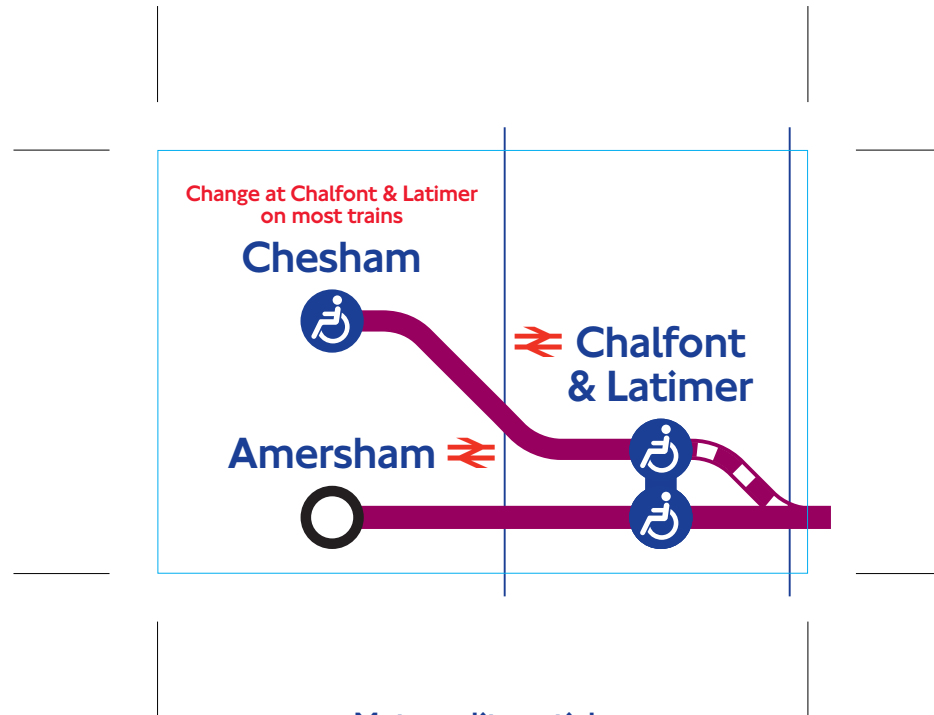

Until February 2005 southbound trains from Watford, Chesham and Amersham stop at Wembley Park, but do not stop at Northwick Park or Preston Road. Northbound Amersham trains do not stop at Wembley Park.

**Southbound trains from
Uxbridge do not stop at
Wembley Park until
February 2005**

September 2004

King's Cross
St. Pancras 

Northern

Piccadilly

Victoria

January 2007

Fast trains also stop
here except during
Monday-Friday peak hours

Victoria

Metropolitan line sticker

for Part No: 28124/186

Size: 25 x 25mm

August 2008

Metropolitan sticker

for Part No: 28124/188
Size: 86 x 56mm

Metropolitan line CLD sticker
for part no. 28124/186

Size: 143 x 80mm

Metropolitan line sticker
54 x 39mm
To fit part number 28124/188

Metropolitan line sticker
62 x 62mm
To fit part number 28124/186 and 28124/187

Metropolitan line sticker
54 x 110mm
To fit part number 28124/187