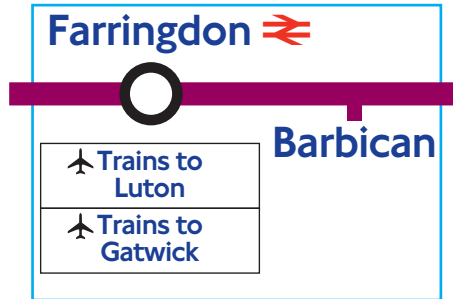

Metropolitan line sticker
54 x 39mm
To fit part number 28124/188