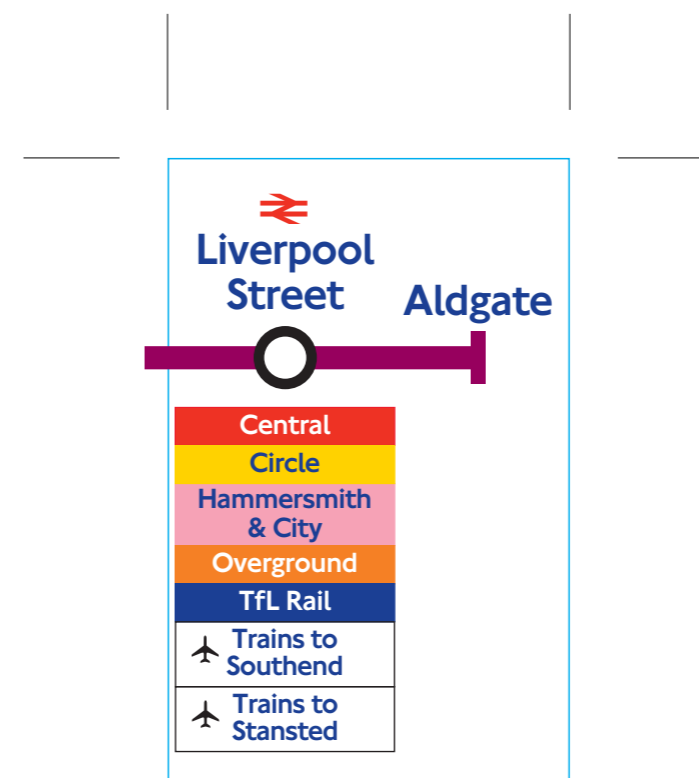

Until February 2005 southbound trains from Watford, Chesham and Amersham stop at Wembley Park, but do not stop at Northwick Park or Preston Road. Northbound Amersham trains do not stop at Wembley Park.

Victoria

Metropolitan line sticker

for Part No: 28124/186

Size: 25 x 25mm

August 2008

Metropolitan sticker

for Part No: 28124/188
Size: 86 x 56mm

Metropolitan line CLD sticker
for part no. 28124/186

Size: 143 x 80mm

Metropolitan line sticker
54 x 39mm
To fit part number 28124/188

Metropolitan line sticker
62 x 62mm
To fit part number 28124/186 and 28124/187

Metropolitan line sticker
54 x 110mm
To fit part number 28124/187

Metropolitan line sticker
53 x 82mm
To fit part number 28124/188

Metropolitan line sticker
50 x 85mm
To fit part number 28124/187

Metropolitan line sticker
114 x 70mm
To fit part number 28124/188