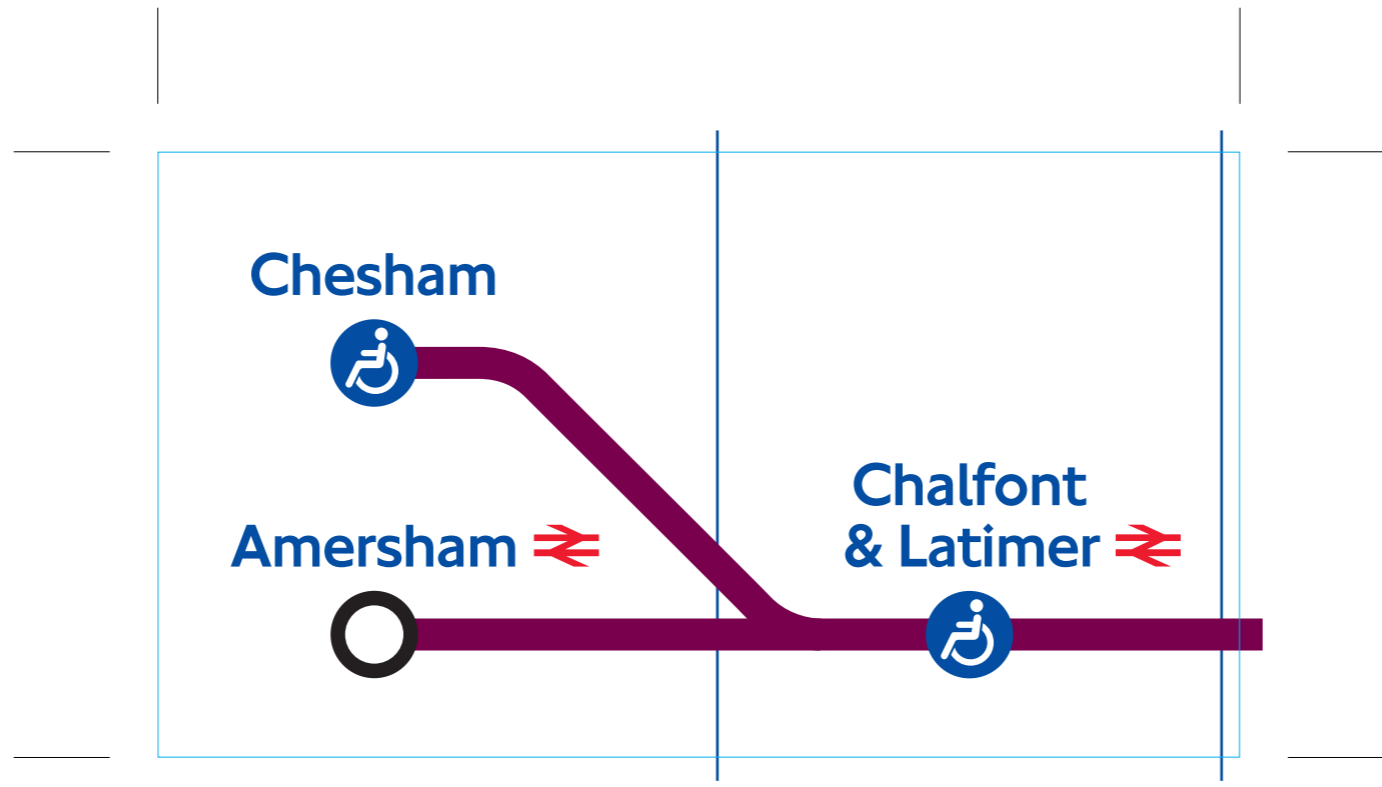

Until February 2005 southbound trains from Watford, Chesham and Amersham stop at Wembley Park, but do not stop at Northwick Park or Preston Road. Northbound Amersham trains do not stop at Wembley Park.

Victoria

Metropolitan line sticker

for Part No: 28124/186

Size: 25 x 25mm

August 2008

Metropolitan sticker

for Part No: 28124/188
Size: 86 x 56mm

Metropolitan line CLD sticker
for part no. 28124/186

Size: 143 x 80mm

Metropolitan line sticker
54 x 39mm
To fit part number 28124/188

Metropolitan line sticker
62 x 62mm
To fit part number 28124/186 and 28124/187

Metropolitan line sticker
54 x 110mm
To fit part number 28124/187

Metropolitan line sticker
53 x 82mm
To fit part number 28124/188

Metropolitan line sticker
50 x 85mm
To fit part number 28124/187

Metropolitan line sticker
114 x 70mm
To fit part number 28124/188